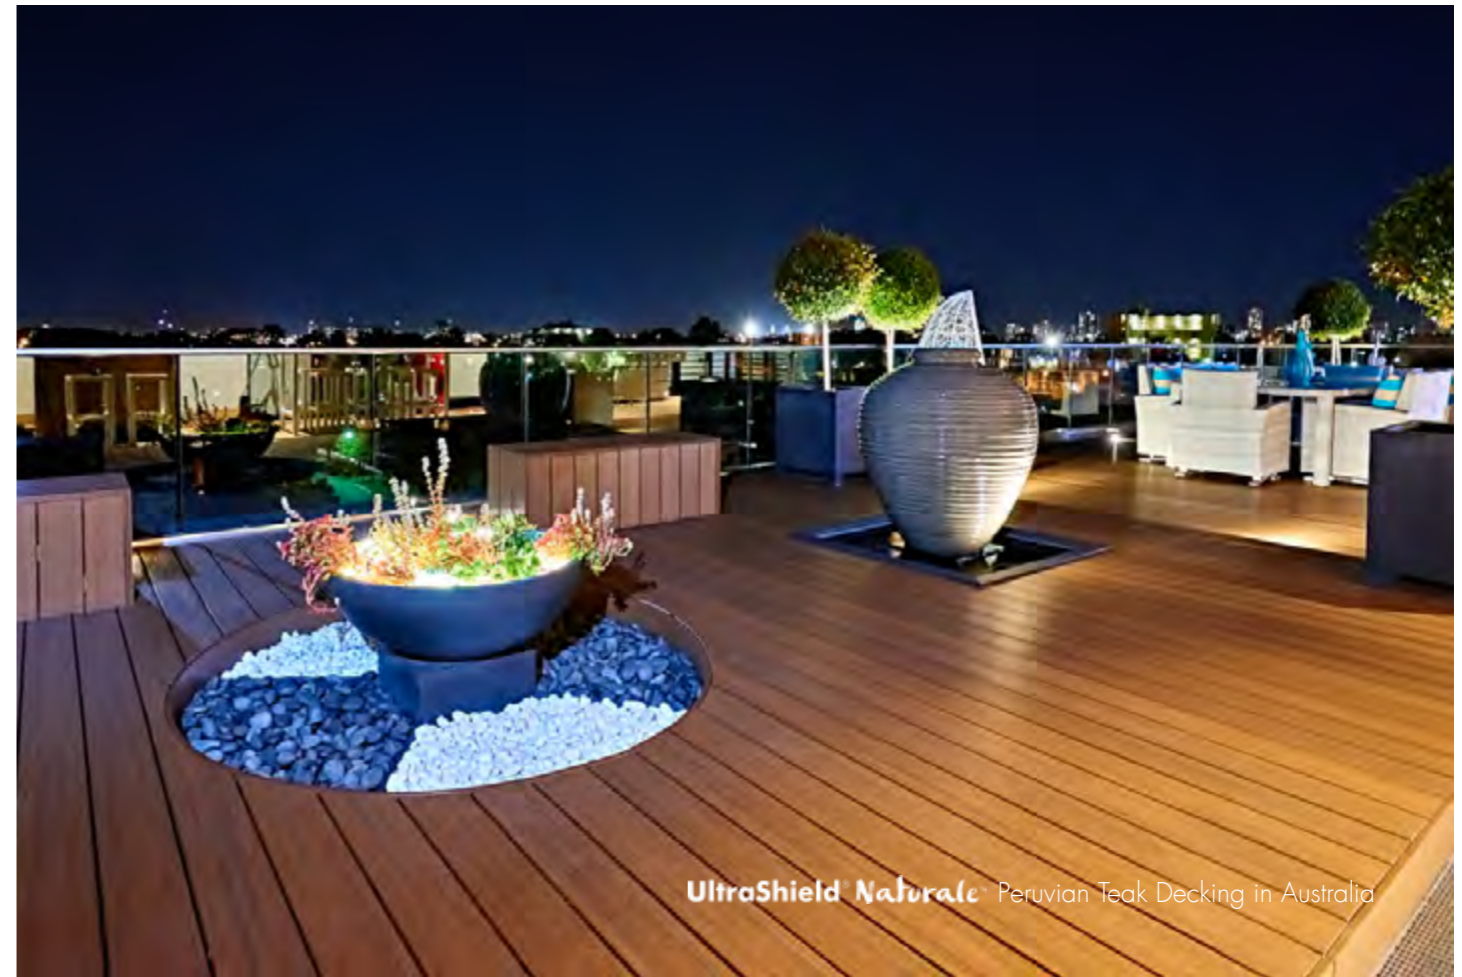

UltraShield® Naturale™ Peruvian Teak Decking in Australia