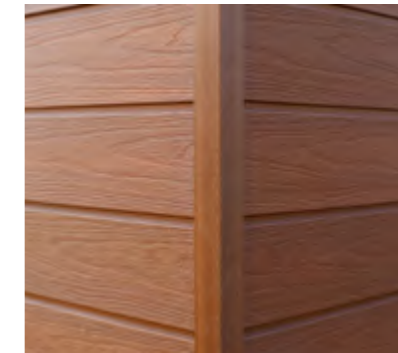

End Trim – finish ends and tops of siding

Outer Corner – finish outside corners

Joint Trim – for that contemporary, seamless look

Inner Corner – finish inside corners

End Trim
US44
1.9 x 1.8 in

Outer Corner
US46
2.2 x 2.3 in