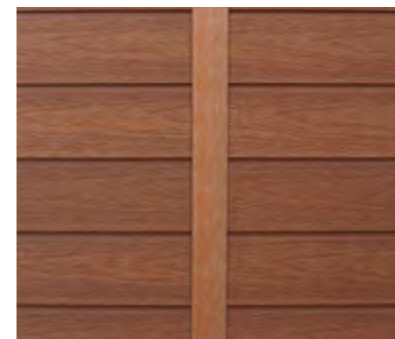

End Trim – finish ends and tops of siding

Outer Corner – finish outside corners

Joint Trim – for that contemporary, seamless look

Inner Corner – finish inside corners

End Trim
US44
1.9 x 1.8 in

Outer Corner
US46
2.2 x 2.3 in