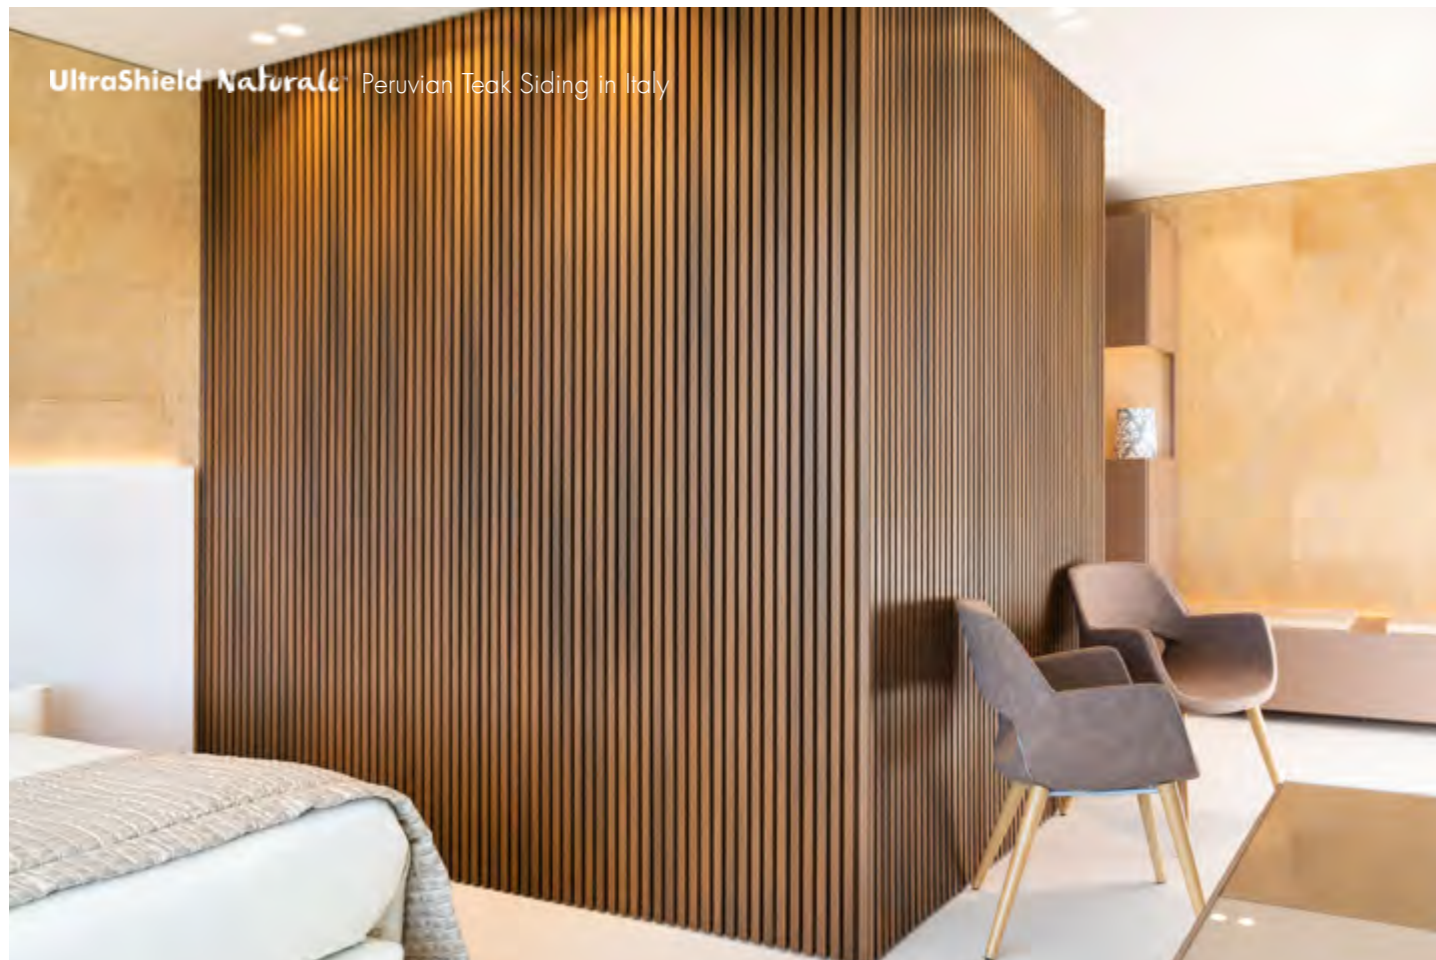

Norwegian Board Finishers

End Trim
UH50
3.0 x 2.1 in

Corner Trim
UH51
3.0 x 3.2 in

Belgian Board Finishers

End Trim
UH59
3.5 x 2.1 in

Corner Trim
UH60
5.7 x 4.4 in

UltraShield Naturale Peruvian Teak Siding in Italy