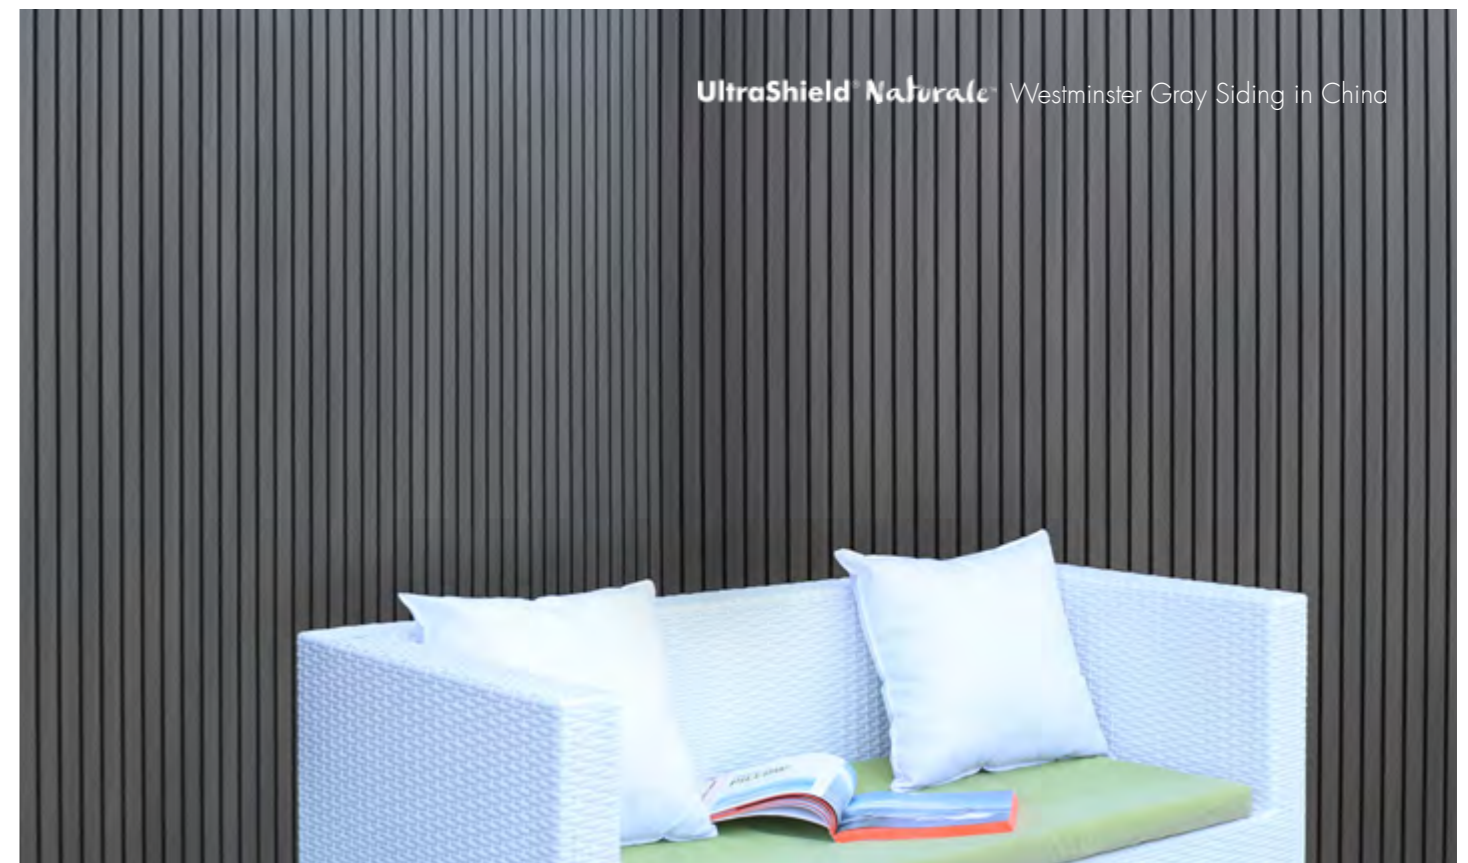

Norwegian Board Finishers

End Trim
UH50
3.0 x 2.1 in

Corner Trim
UH51
3.0 x 3.2 in

Belgian Board Finishers

End Trim
UH59
3.5 x 2.1 in

Corner Trim
UH60
5.7 x 4.4 in

UltraShield Naturale Peruvian Teak Siding in Italy