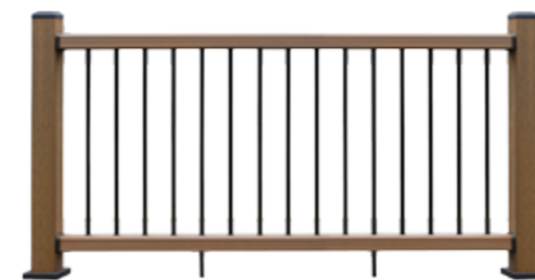

Color Options

PERUVIAN TEAK (TK)