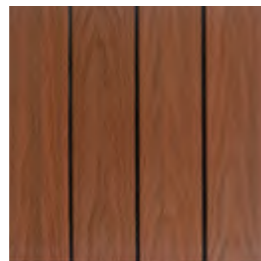

HONDURAN MAHOGANY (MAH)