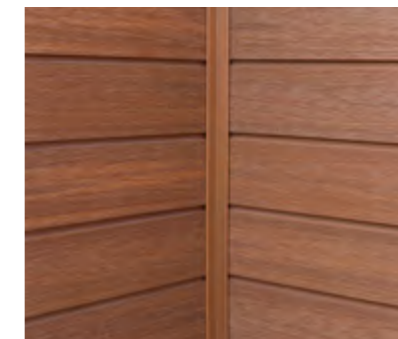

**Joint Trim** – for that contemporary, seamless look

**Inner Corner** – finish inside corners

End Trim  
US44  
1.9 x 1.8 in

Outer Corner  
US46  
2.2 x 2.3 in

Joint Trim  
US45  
3.1 x 1.1 in

Inner Corner  
US47  
3.9 x 2.1 in