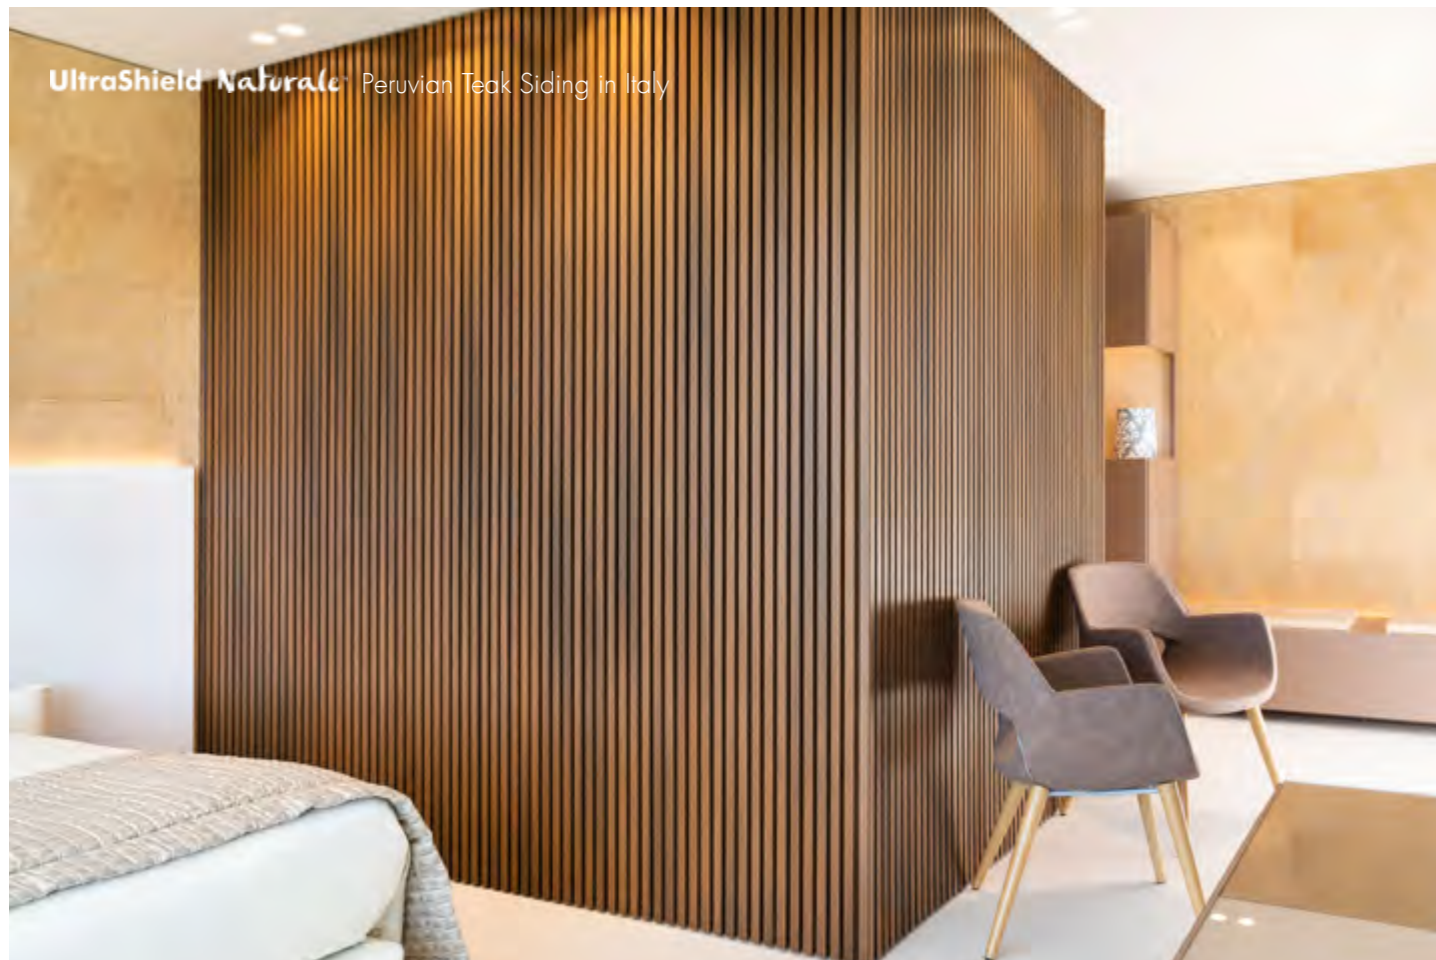

UltraShield Naturale Peruvian Teak Siding in Italy