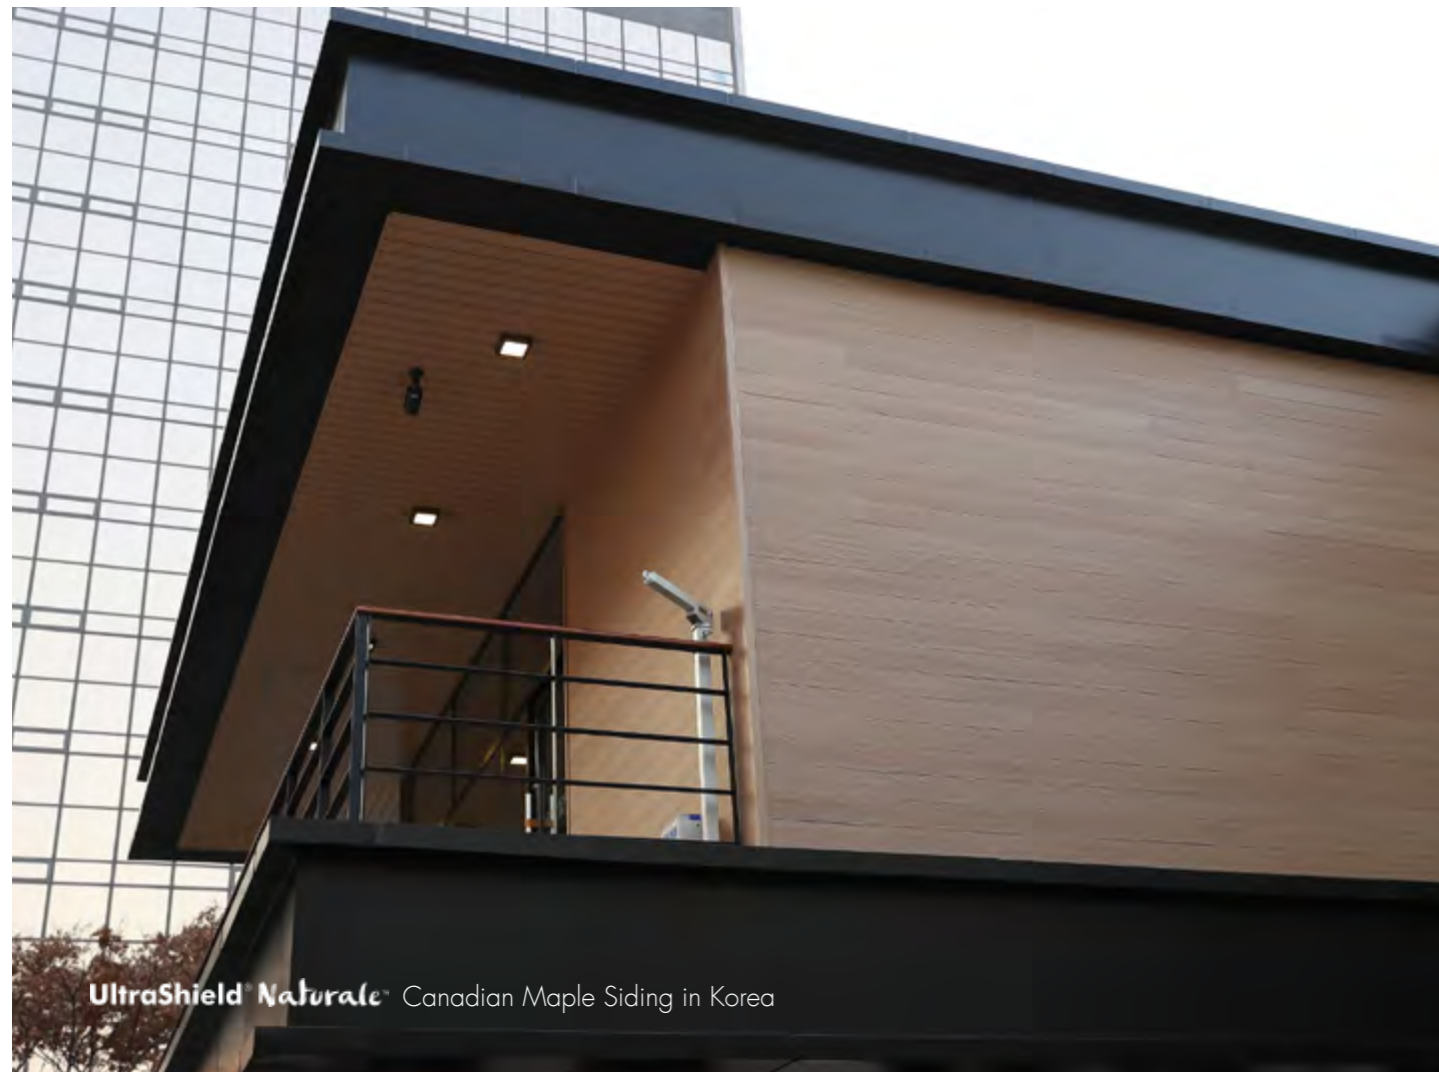

UltraShield Naturale Canadian Maple Siding in Korea

All-Weather System Finishers

Create your own, customized look using the NewTechWood finishers that deliver the look you're looking for:

End Trim – finish ends and tops of siding

Outer Corner – finish outside corners

Joint Trim – for that contemporary, seamless look

Inner Corner – finish inside corners