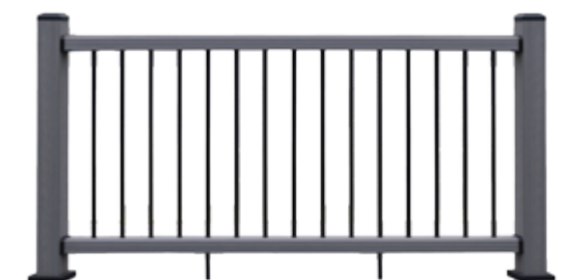

WESTMINSTER GRAY
(LG)

Railing Security and Stylish Good Looks

NewTechWood delivers a simple, clean railing design to complete your new deck.

Natural technology assures long-lasting durability under the most demanding conditions.

Choose railing in Roman Antique, Peruvian Teak, Brazilian Ipe or Westminster Gray – only from NewTechWood.

All NewTechWood products assure reliable color consistency across the entire project.

Installation is quick, easy, and done with a patent-pending bracket system.

NewTechWood adds a level of security to your deck, porch or any elevated structure. Built to last. Built for security.