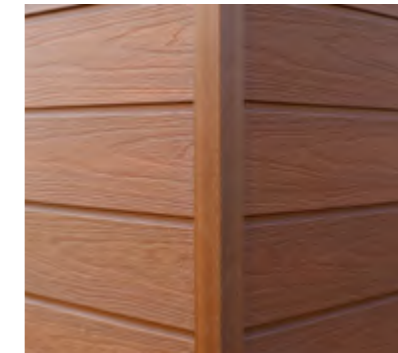

End Trim
US44
1.9 x 1.8 in