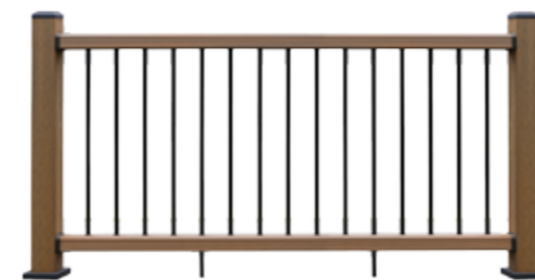

Color Options

PERUVIAN TEAK
(TK)