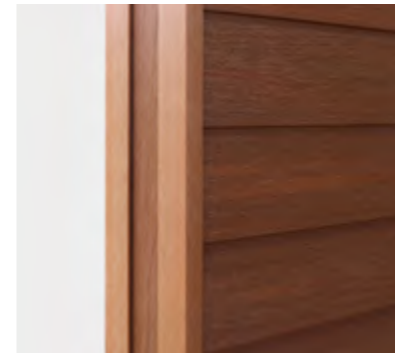

End Trim
US44
1.9 x 1.8 in