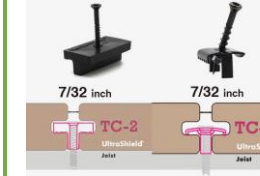

281-570-6450
inquiry@newtechwood.com
<http://www.newtechwood.com>

NewTechWood Area-Board calculator for decking

boards 16 ft lengths

US07 - Cortes Series
solid, no grooves

US01 - Magellan Series
solid, with grooves

boards 16 ft lengths

UH02 - Voyager Series
hollow, with gooves

US33 - Columbus Series
starter board

Area	Linear feet	16-ft boards (rounded up)	Boxes of clips
100	220	14	2
200	440	28	4
300	660	42	6
400	880	55	8
500	1100	69	10
600	1320	83	12
700	1540	97	14
800	1760	110	16
900	1980	124	18
1000	2200	138	20
1100	2420	152	22
1200	2640	165	24
1300	2860	179	26
1400	3080	193	28
1500	3300	207	30
1600	3520	220	32
1700	3740	234	34
1800	3960	248	36
1900	4180	262	38
2000	4400	275	40
2100	4620	289	42
2200	4840	303	44
2300	5060	317	46
2400	5280	330	48
2500	5500	344	50

Above table is for exact amounts. It's recommended ordering customary overages, as needed.

clips

Mini-Gap
MGS-50
90 per box
covers 50 sqft per box

T-Clip
PCHFS50
90 per box
covers 50 sqft per box

Starting Clip
TC-5
25 per box
covers 2 boards per box